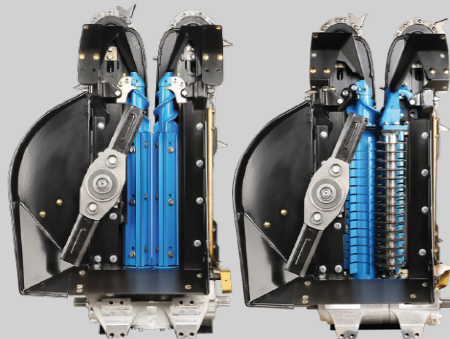

### NON-CHOPPING SYSTEM

- 4"–6" stalk segments
- Residue distributed centrally over the row
- Fractured stubble

North Star\* XDC

### CHOPPING SYSTEM

- 2½"–3½" stalk segments cut into small pieces
- Keeps straw in the field to break down into organic matter and reduce erosion
- Ideal for no-till and strip-till farming

Rota Disc®

### CHOPPING SYSTEM

- 1"–3" stalk segments sliced vertically
- Residue distributed downward and evenly across the field
- Exploded stubble using stubble knife

Horizon