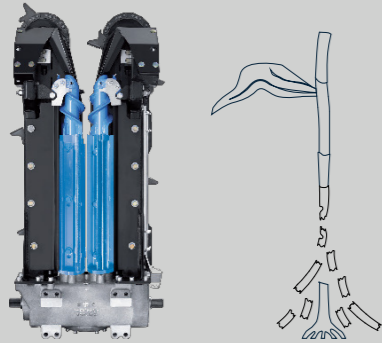

### NON-CHOPPING SYSTEM

- 4"–6" stalk segments
- Residue distributed centrally over the row
- Fractured stubble

North Star\* XDC

### CHOPPING SYSTEM

- 2½"–3½" stalk segments cut into small pieces
- Keeps straw in the field to break down into organic matter and reduce erosion
- Ideal for no-till and strip-till farming

Rota Disc®