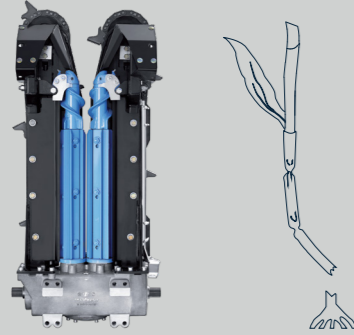

### NON-CHOPPING SYSTEM

- 4"–6" stalk segments
- Residue distributed centrally over the row
- Fractured stubble

North Star\* XDC

### CHOPPING SYSTEM

- 2½"–3½" stalk segments cut into small pieces
- Keeps straw in the field to break down into organic matter and reduce erosion
- Ideal for no-till and strip-till farming

Rota Disc®