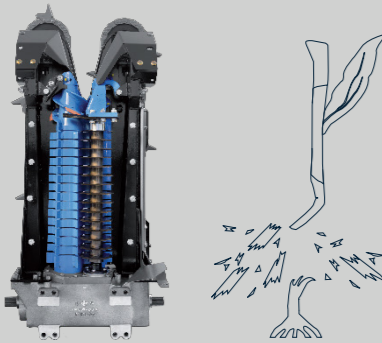

### NON-CHOPPING SYSTEM

- 4"–6" stalk segments
- Residue distributed centrally over the row
- Fractured stubble

North Star\* XDC

### CHOPPING SYSTEM

- 2½"–3½" stalk segments cut into small pieces
- Keeps straw in the field to break down into organic matter and reduce erosion
- Ideal for no-till and strip-till farming

Rota Disc®

### CHOPPING SYSTEM

- 1"–3" stalk segments sliced vertically
- Residue distributed downward and evenly across the field
- Exploded stubble using stubble knife

Horizon